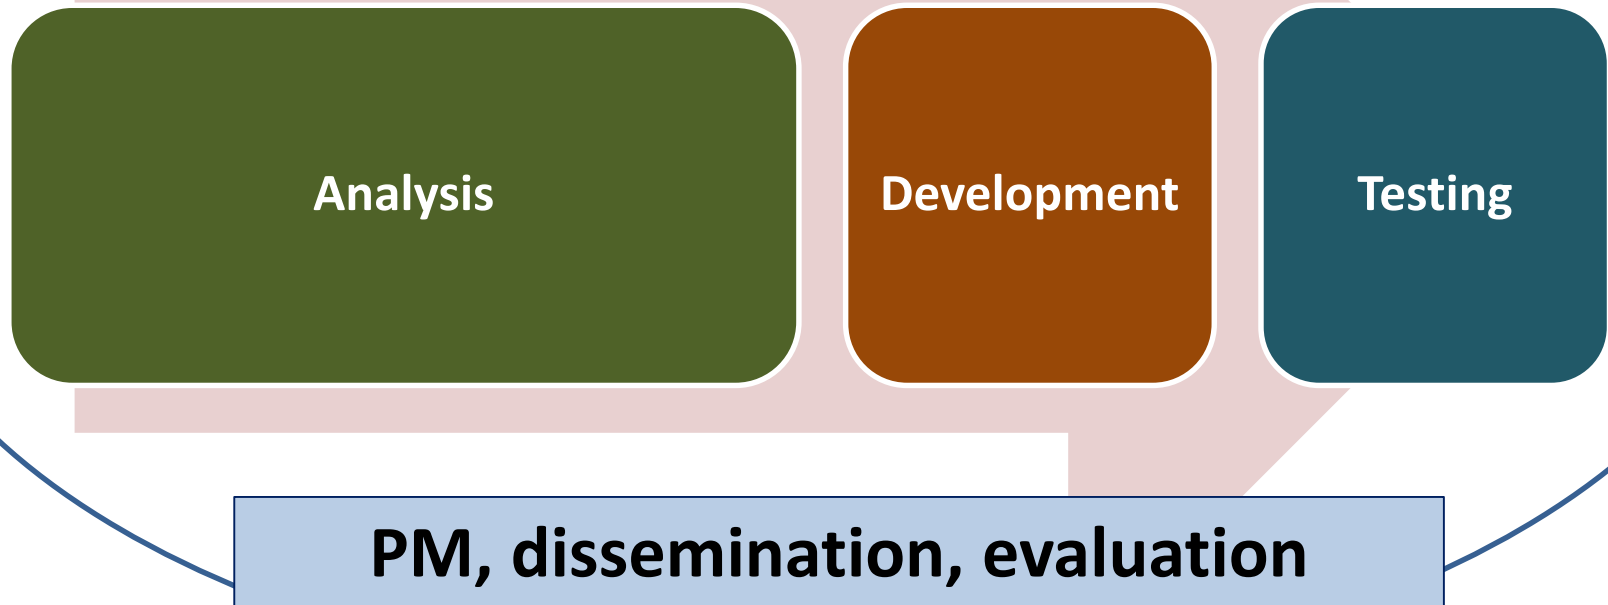

Aims

TOI TOI TOI develops 2 web-based evaluation tools for actors in the field of European VET-projects to ensure that the sustainability of the project-results is guaranteed within the consortium

Consortium

Project structure

Erasmus+

Analysis (DUK, FBB, SZE, UGD)

• Pre analysis

- data of former projects (LdV-TOI)
- existing evaluation tools for PM

• Cluster analysis

- definition of relevant data to be coded
- cluster analysis of LdV projects

• Questioning

- development of a questionnaire + pre-test
- questioning and clustering of results

• TOI-Reports

- consolidation of the results from analysis + questioning on a national level
- relevant factors for sustainability in European adult-education projects

- 5 pilot tests in each partner country
- evaluation of the tests + 1 best practice example

Evaluation and dissemination

- 
- **Quality management**
 - quality- / sustainability plan (exploitation strategies)
 - 3 quality reports (external evaluation)